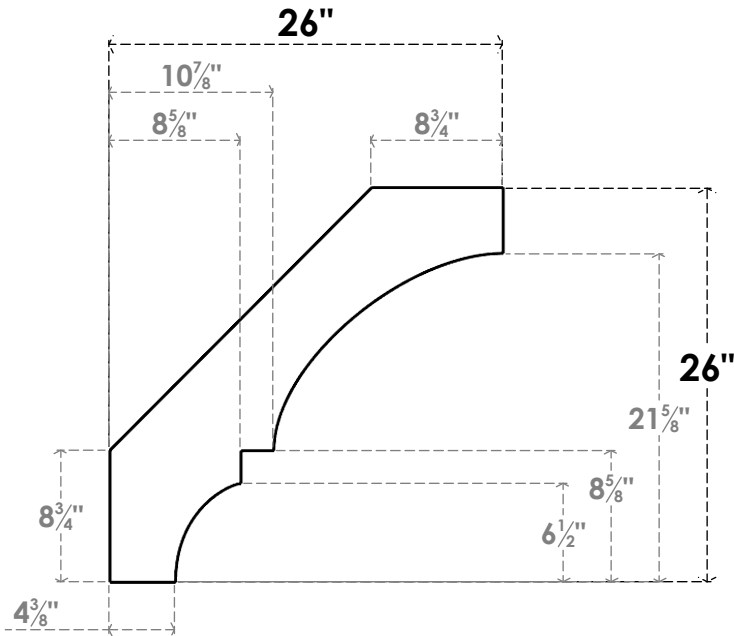

ITEM NUMBER: BRCPC040X26000X26000BOA

4"W X 26"D X 26"H BALBOA ARCHITECTURAL GRADE PVC CLOSED KNEE BRACE

SIDE PROFILE

FRONT PROFILE

ISOMETRIC

EKENA MILLWORK
2300 WEST MAIN ST.
CLARKSVILLE, TX 75426
TOLL FREE: 866-607-0453
WWW.EKENAMILLWORK.COM