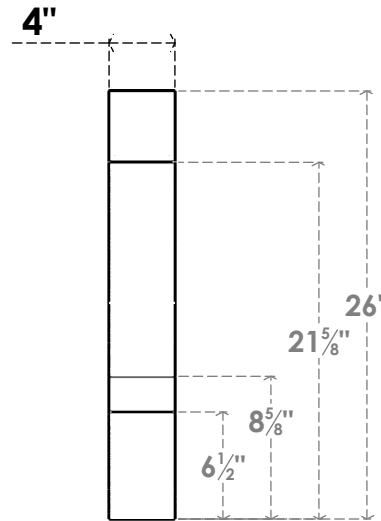

ITEM NUMBER: BRCPC040X26000X26000BOA

4"W X 26"D X 26"H BALBOA ARCHITECTURAL GRADE PVC CLOSED KNEE BRACE

SIDE PROFILE

FRONT PROFILE

ISOMETRIC

EKENA MILLWORK
2300 WEST MAIN ST.
CLARKSVILLE, TX 75426
TOLL FREE: 866-607-0453
WWW.EKENAMILLWORK.COM